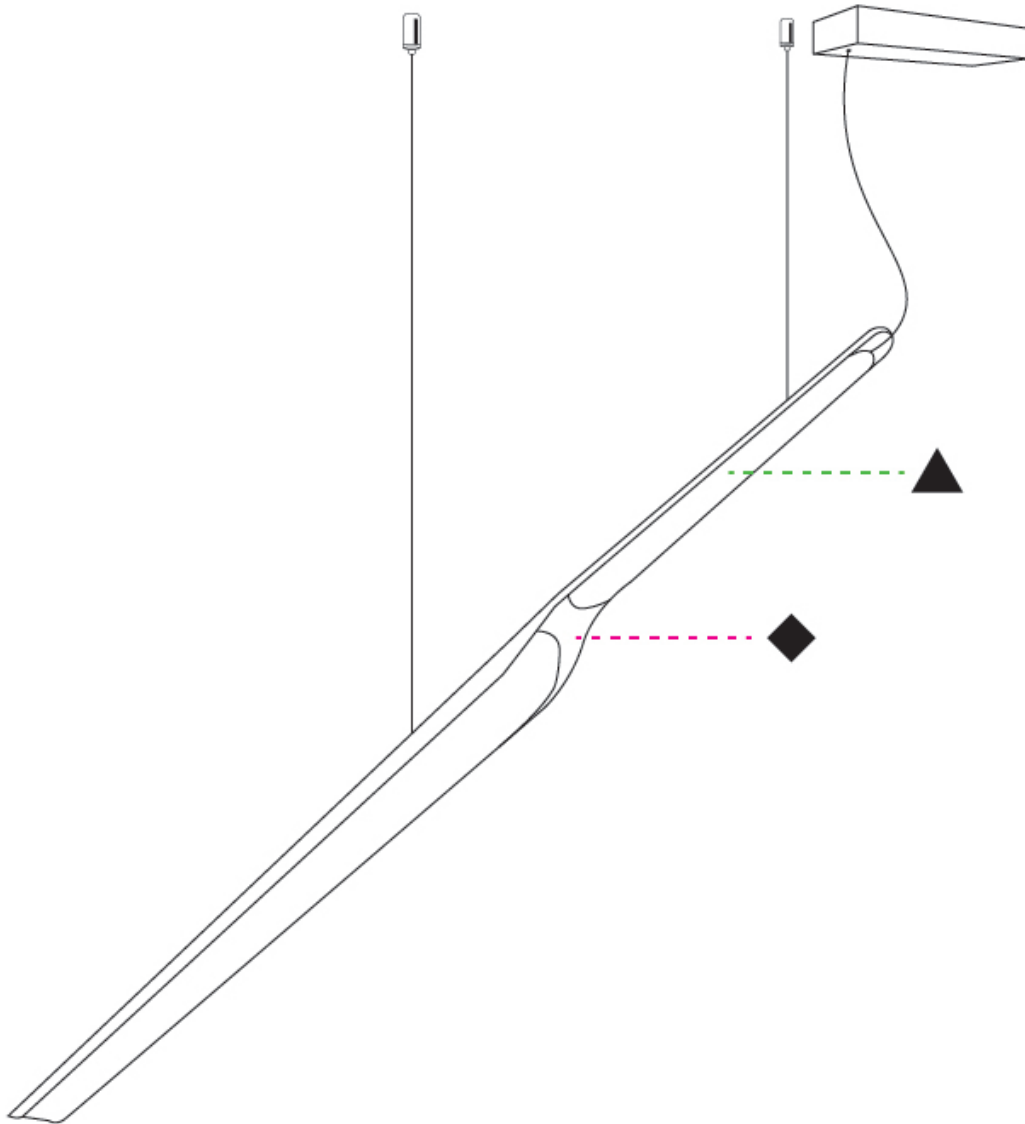

SWAN WING SUSPENSION

D71021-

PROJECT	_____
TYPE	_____
SPECIFIER	_____
QUANTITY	_____
DATE	_____

D