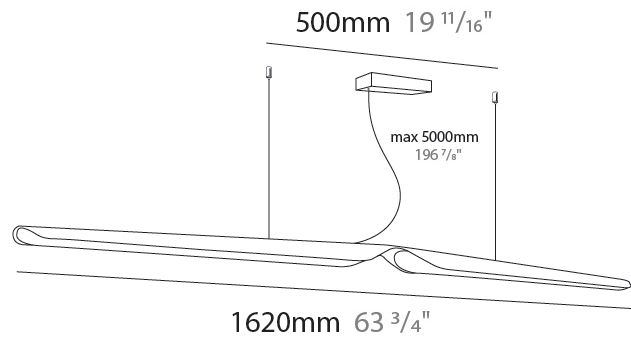

PROJECT
TYPE
SPECIFIER
QUANTITY
DATE

SWAN SUSPENSION

D71022-

base number
Color   Finish
Temperature   Options

1. To build a product code in our configurator select the specify button on the base model # product page
2. To build a manual product code on this datasheet choose from the options listed below in blue font and add the suffix to the base model #

GENERAL

Series: Swan
Subseries: Swan
Brand: Tunto
Division: Design
Mounting Type: Suspension
Mounting Location: Ceiling
Subcategory: Pendant

PHYSICAL

Shape: Rectangle
Length (mm): 1620
Length (in): 63 ³/₄
Light Distribution: Direct
Diffuser: PMMA - Opal
Fixture Finish: [WAL / OAK / BLK / WHI](#)
Fixture Material: Wood
Cable Details: 2000mm / 78 3/4" transparent
Upon Request: 5000mm / 196 5/6" cable length

ELECTRICAL

Lamp Type: LED
Input Wattage (W): 37.9
Total Output Wattage (W): 32.5
Dimming: Tri-Mode (Non-Dimming and Phase Dimming (120Vac only) and 0-10V Dimming)
Driver Included: Yes
Driver Location: Integrated
Driver Type: Constant Current - Universal
Driver Class: Class 2
Input Voltage (V): 120 - 277
Constant Current (MA): 500

LED

Color Temperature (°K): [2700 / 3000](#)
Max. Delivered Lumen (lm): 3951
CRI: >93 CRI
Lamp Life (hrs): 50000

OPTICAL

RATINGS AND CERTIFICATIONS

Certified By: Certified for North American Standards
IP rating: IP20