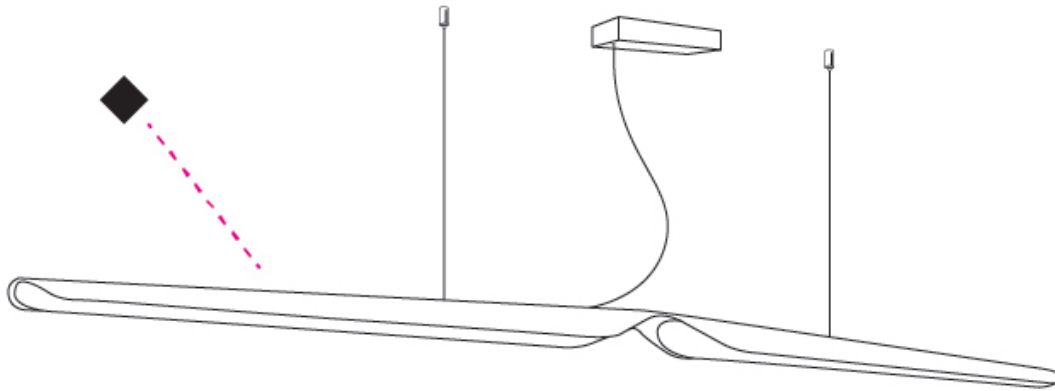

SWAN SUSPENSION

D71022-

PROJECT

TYPE

SPECIFIER

QUANTITY

DATE

D