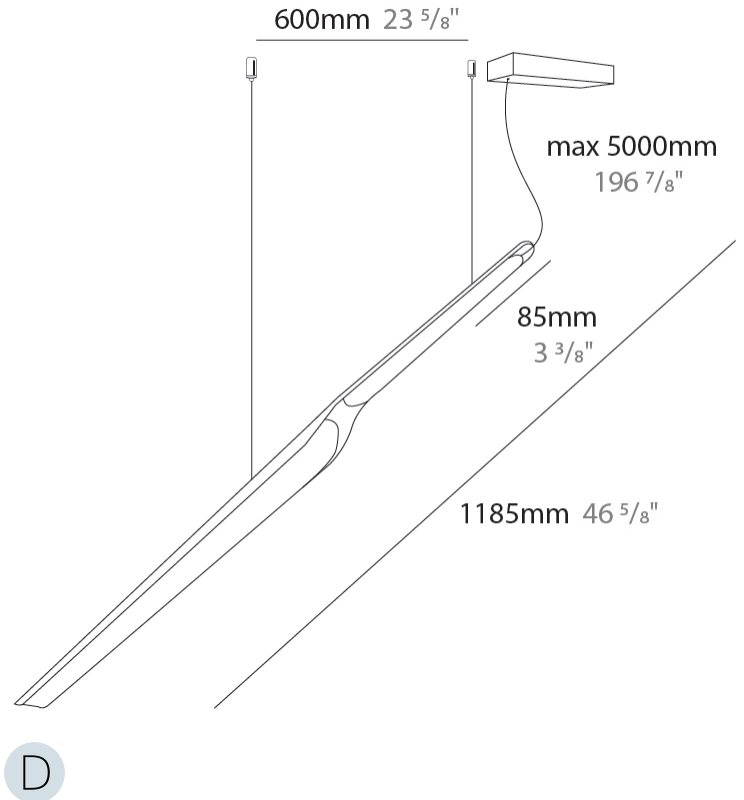

PROJECT	
TYPE	
SPECIFIER	
QUANTITY	
DATE	

SWAN WING SUSPENSION

D71021-

base number	Color	Finish	Finish
	Temperature	Options	Options

1. To build a product code in our configurator select the specify button on the base model # product page
2. To build a manual product code on this datasheet choose from the options listed below in blue font and add the suffix to the base model #

GENERAL

Series: Swan
Subseries: Swan Wing
Brand: Tunto
Division: Design
Mounting Type: Suspension
Mounting Location: Ceiling
Subcategory: Pendant

PHYSICAL

Shape: Rectangle
Length (mm): 1185
Length (in): 46 ⁵/₈
Light Distribution: Direct
Diffuser: PMMA - Opal
Fixture Finish: WAL / OAK / BLK / WHI
Accent Finish: BIR / BLK / GRN / OAK / RED / WAL / WHI
Fixture Material: Wood
Cable Details: 2000mm / 78 3/4" transparent
Upon Request: 5000mm / 196 5/6" cable length

ELECTRICAL

Lamp Type: LED
Input Wattage (W): 18.95
Total Output Wattage (W): 16.25
Dimming: Tri-Mode (Non-Dimming and Phase Dimming (120Vac only) and 0-10V Dimming)
Driver Included: Yes
Driver Location: Integrated
Driver Type: Constant Current - Universal
Driver Class: Class 2
Input Voltage (V): 120 - 277
Constant Current (MA): 500

LED

Color Temperature (°K): 2700 / 3000 / 4000
Max. Delivered Lumen (lm): 1975
CRI: >93 CRI
Lamp Life (hrs): 50000

OPTICAL

RATINGS AND CERTIFICATIONS

Certified By: Certified for North American Standards
IP rating: IP20